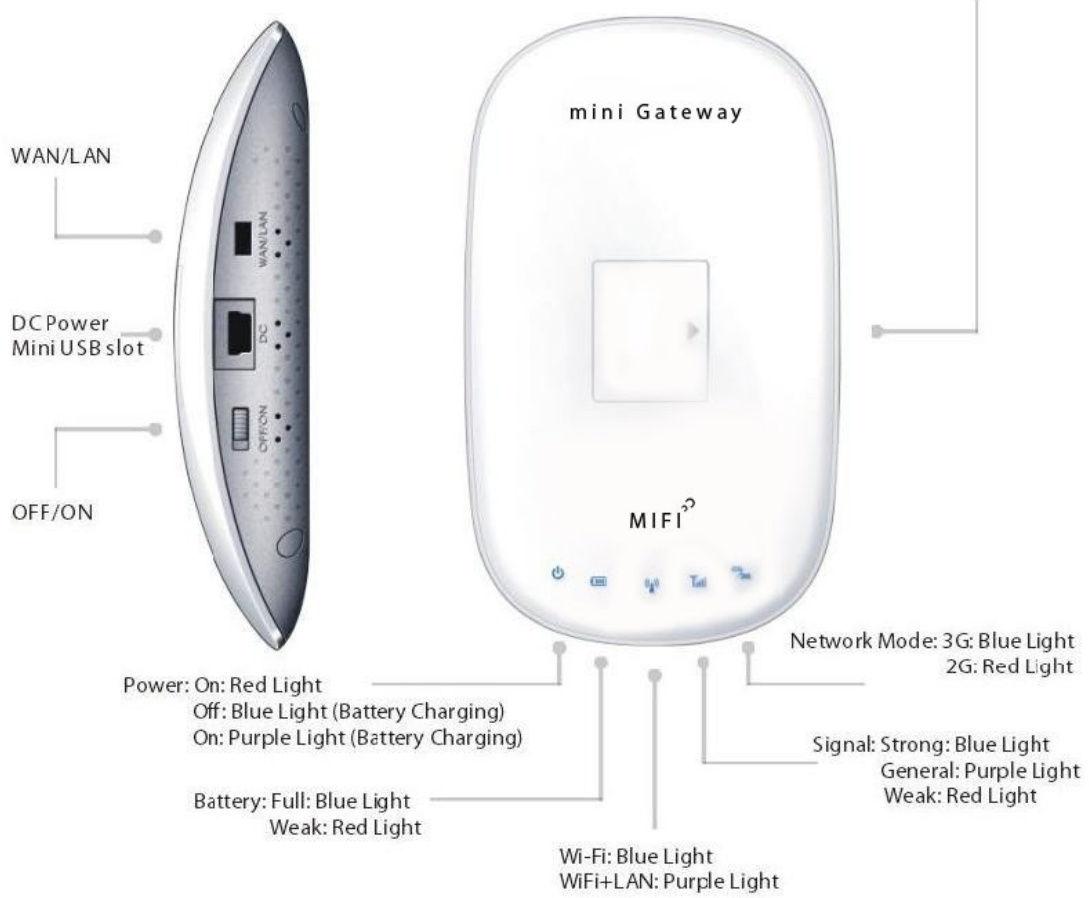

MiFi 3G GATEWAY

Main Features:

- Super Portable Wireless Router with build-in Battery
- Compatible with HSPA+/HSUPA/HSDPA/CDMA EVDO R0/RA/RB USB Modem
- Supports IEEE 802.11b/g/n, speed rate up to 150Mbps
- Supports ADSL, static IP, dynamic IP
- NAT & NAPT with VPN pass-through Virtual Server
- Automatic receipt of IP address with DHCP Server
- Supports the high-speed gateway and multi-users
- Simple handling and management over web interface
- Security through WEP, WPA, WPA-PSK, WPA2-PSK, 802.1x and build-in Firewall

Ports

- USB2.0 Modem Interface
- DC Power Input : 5V 1.2A (Optional: Car charger)
- Mini 10/100 Ethernet RJ-45 x 1
- Internal antenna: WIFI

Operating System Support

- Windows®2000, XP, 7, Vista, Linux 2.4/2.6

Standard Package Contents:

- MiFi 3G Gateway
- 1500mAh Lithium(Li-ion) battery
- Mini-5pin switching power adapter
- 12V DC Car Charger (optional)
- RJ45 Ethernet Cable (optional)
- Quick Start Guide

Dimension

- Dimension: 108×65×23.5mm
- Weight: 98g

Adjustable USB connector, when not in use, retracts into the casing of the device, leaving a perfectly flush, rounded surface.

Supported Modem List:

TATA : Photon Huawei EC1260, Huawei EC 1261, ZTE AC 8700,ZTE AC 8710, Epivalley SEC-8089,SEC-8081,Huawei EC168C, Huawei EC121 whize